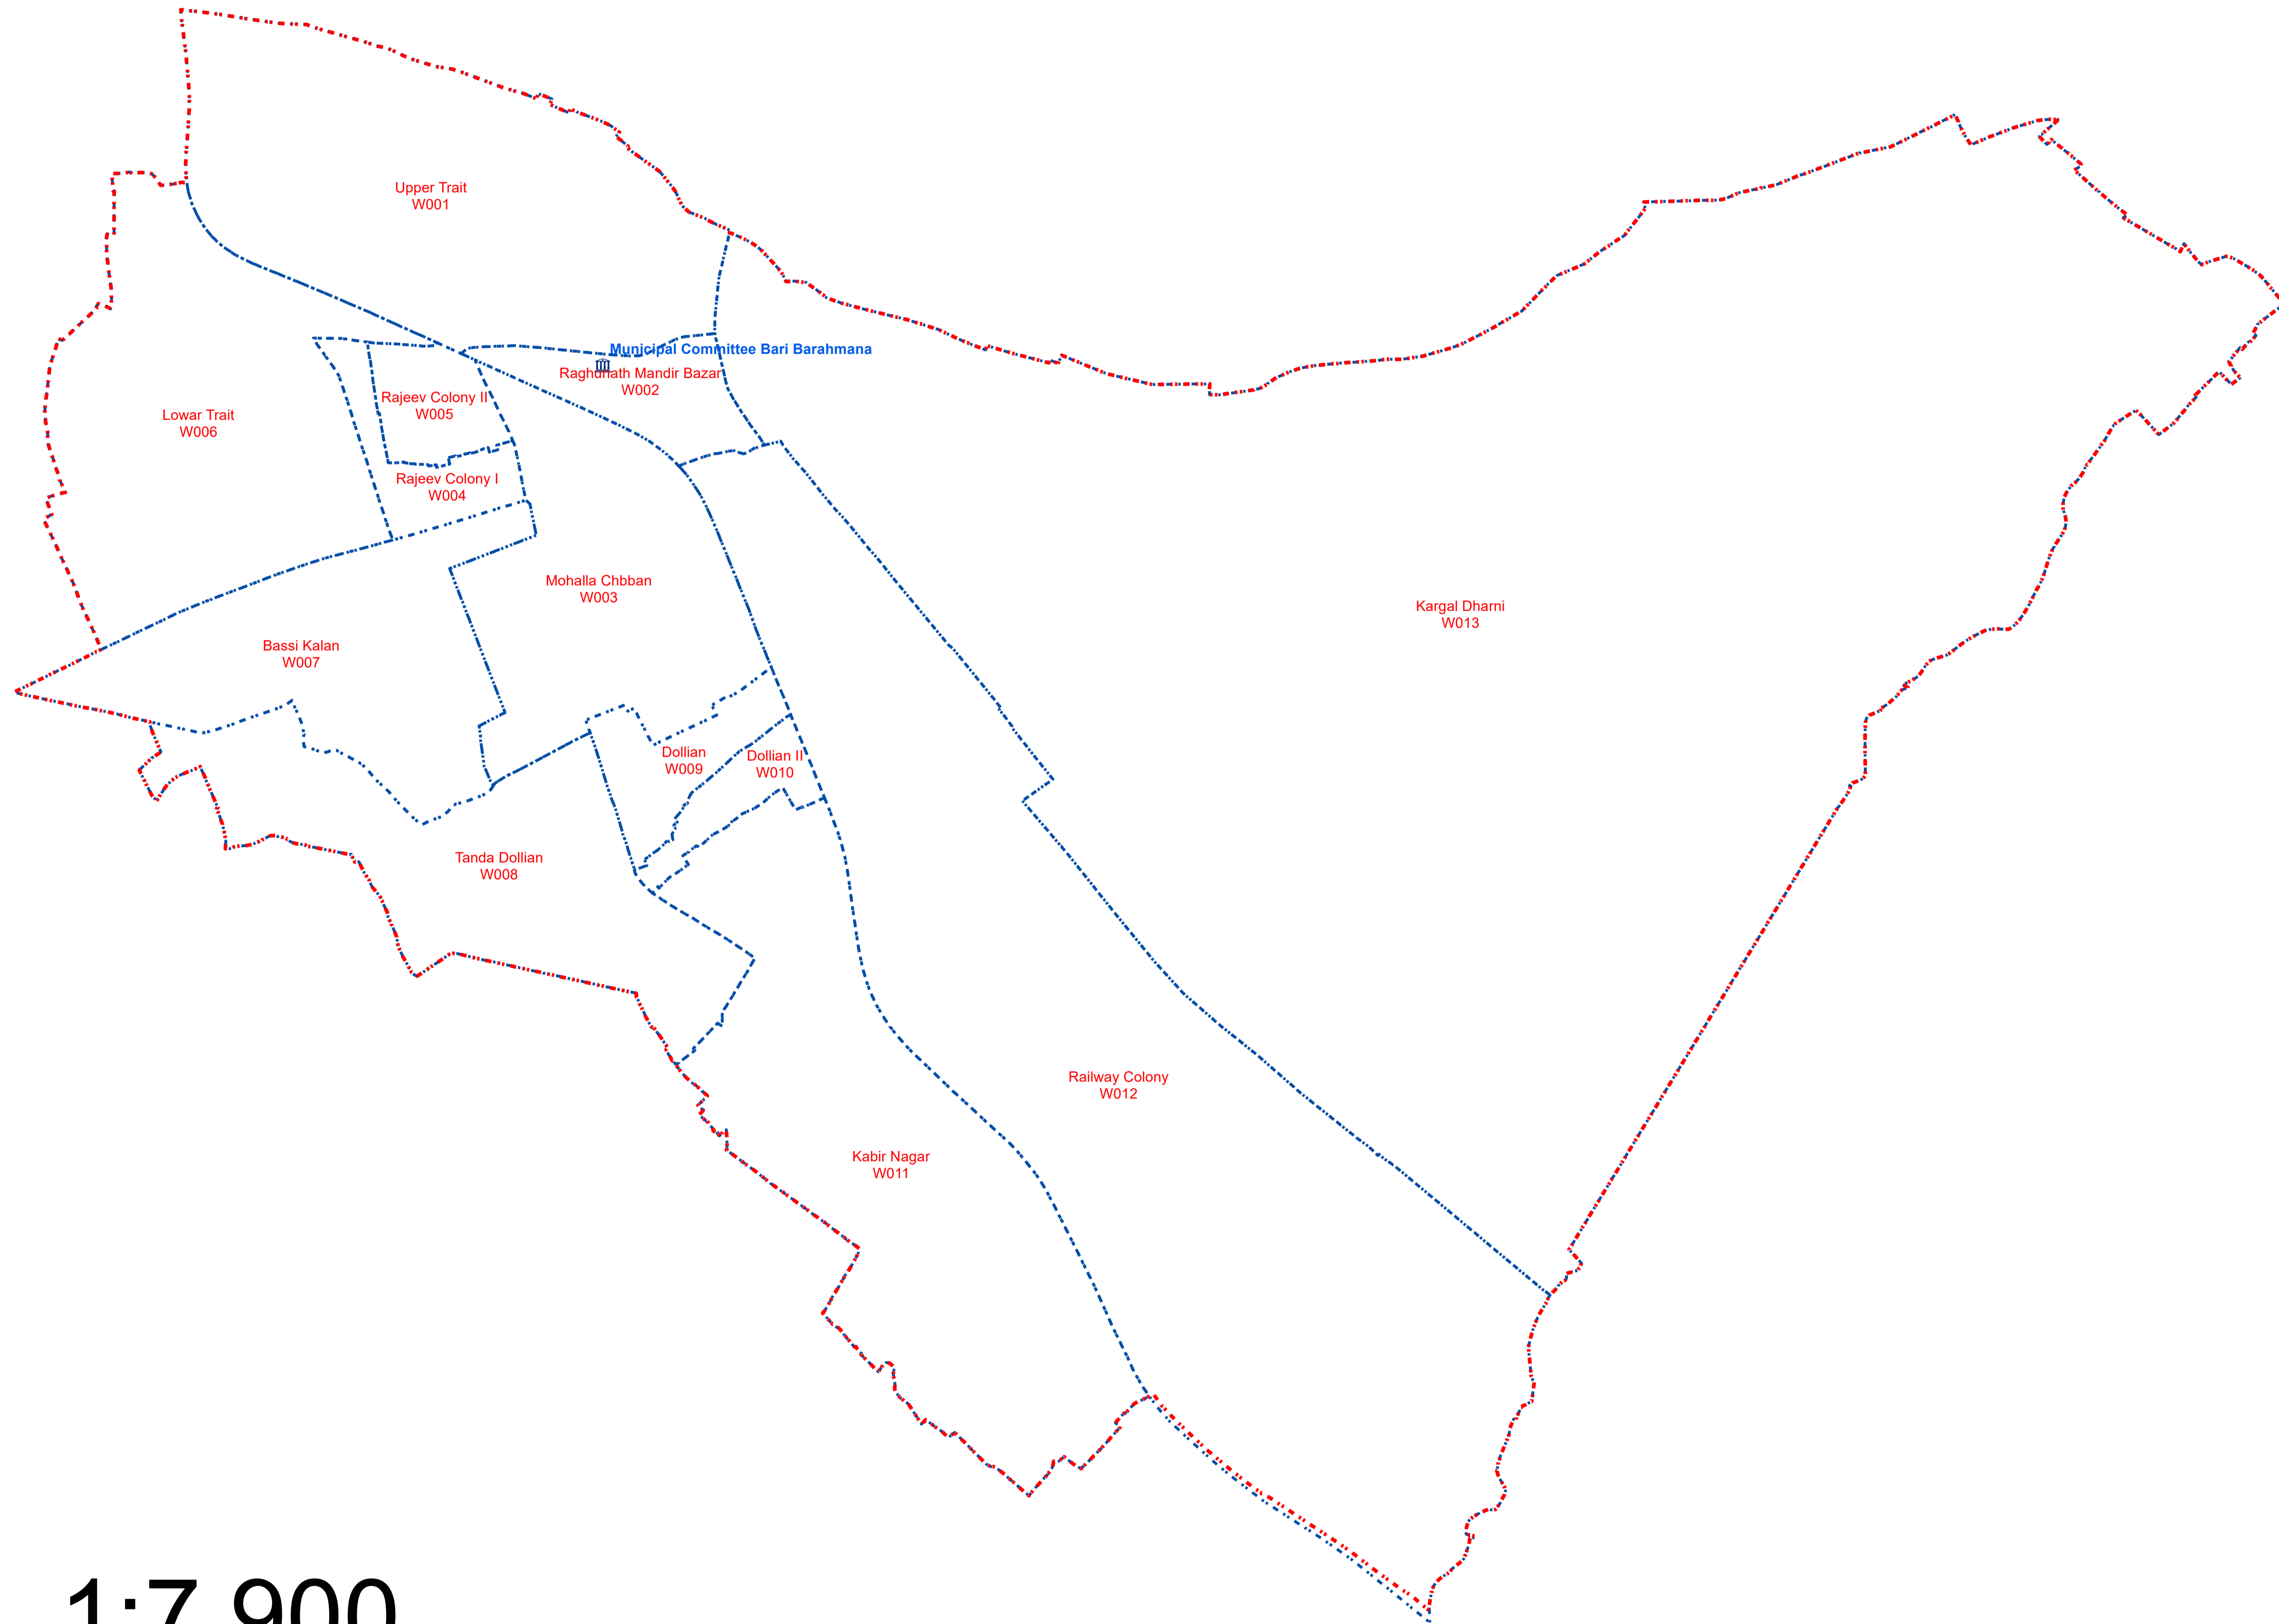

Municipal Boundary & Ward Boundary of BARI BRAHAMANA Town

Legend

-  Municipal Boundary
-  Ward Boundary
-  Municipal Office

1:7,900